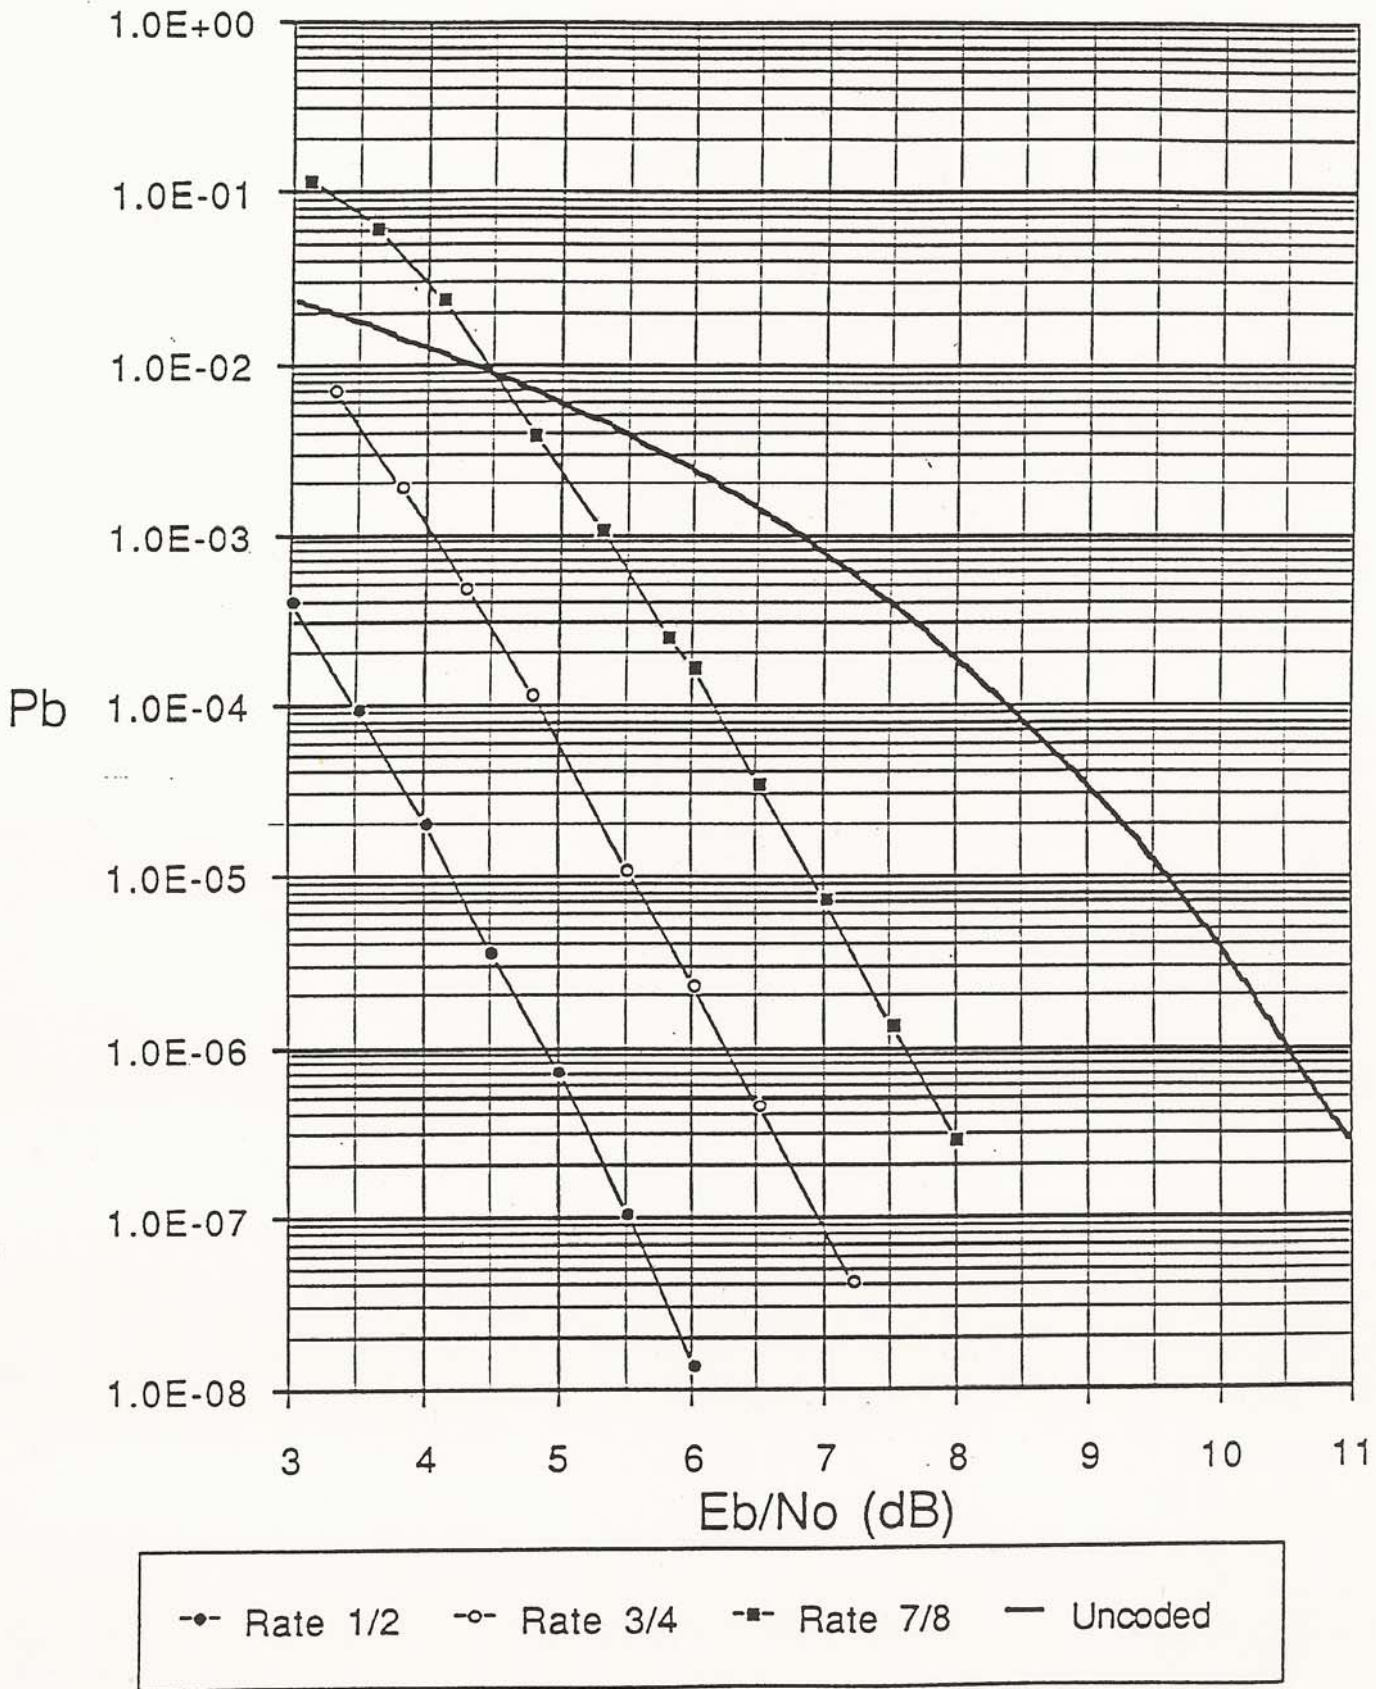

FOR AWGN CHANNEL AND SOFT decision decoding

FIGURE 1: Coding Gain for Punctured Code Performance